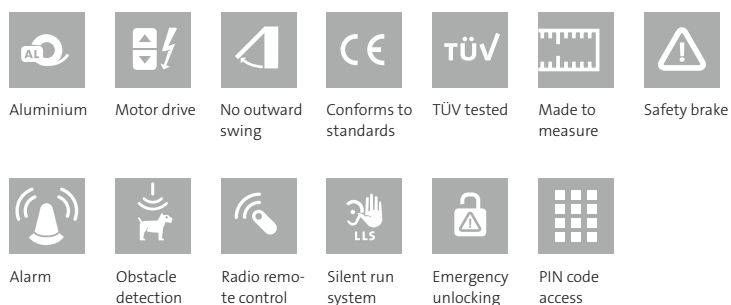

Function icons