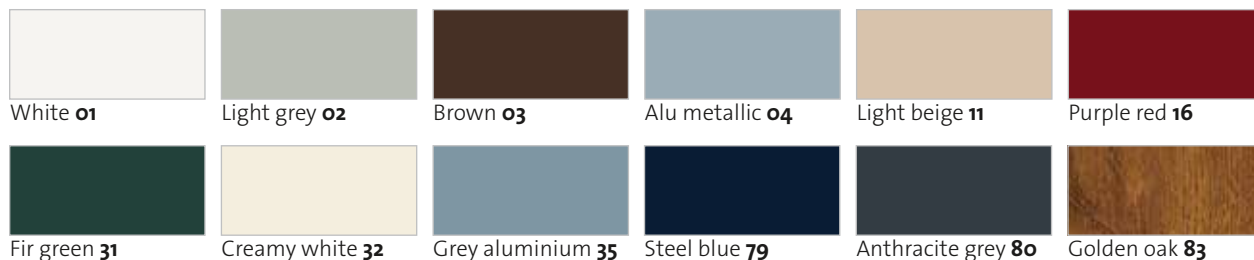

***That's the way it is!***

**Available colours profile CD 77 for Detolux, Resident and Vertico**

**Profile CD 200 for Resident**

**Available colours for aluminium box of the Resident system**

**A further 36 special Renolit colours are available for Profile CD 77 (at an extra charge)**