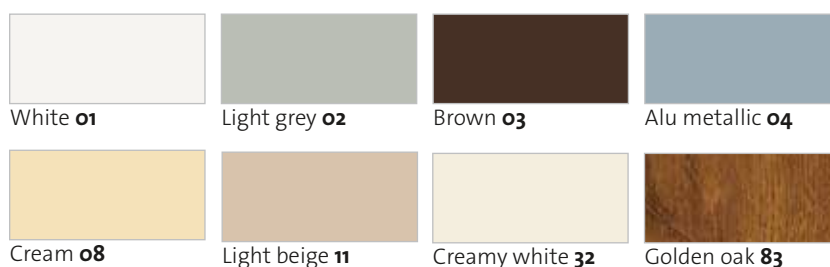

***That's the way it is!***

**Available colours profile CD 77 for Detolux, Resident and Vertico**

**Profile CD 200 for Resident**

**Available colours for aluminium box of the Resident system**

**A further 36 special Renolit colours are available for Profile CD 77 (at an extra charge)**