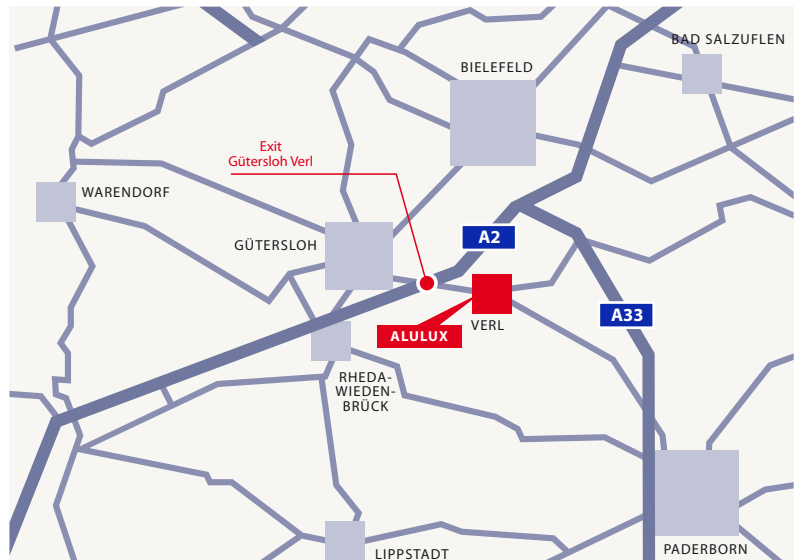

Zoom factor **Two**

Zoom factor **Three**

Leave the motorway A2 at exit "Gütersloh/Verl" and move to the left lane at the traffic light in direction "Verl". Go straight ahead the Gütersloher Straße, from direction hanover passing four traffic lights, from direction Dortmund passing three traffic lights. Then turn right to the "Gewerbegebiet Eiserstraße". Cross the railroad track and then turn right into the Messingstraße.